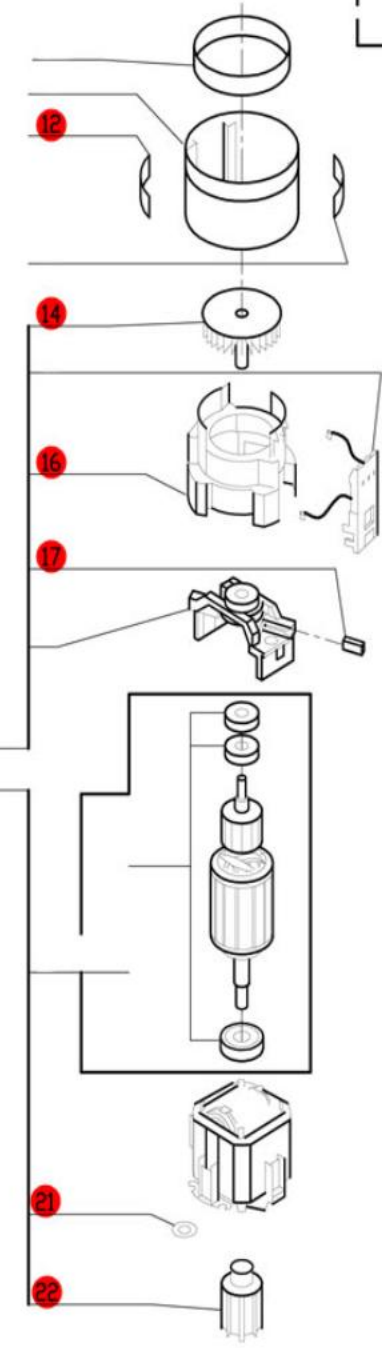

# CMP300VV

Variable Speed, 120 Volt, 1 Phase, 60Hz.,  
Up to 7100 RPM, 380 Watts, 3.2 Amp

All parts within dashed lines are shipped with replacement screw caps.

**Click on Red Dot  
OR  
Call us  
800-465-6060**