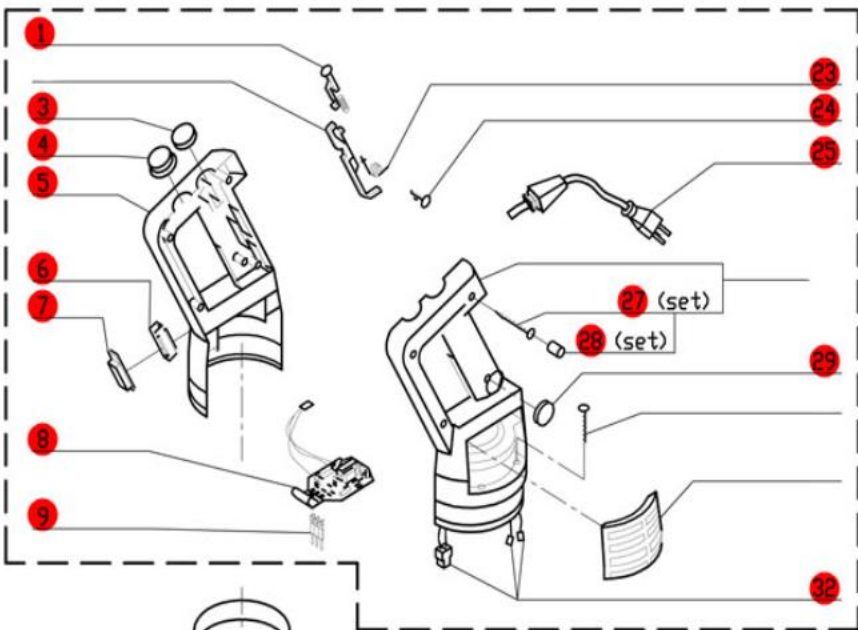

# CMP300VV

Variable Speed, 120 Volt, 1 Phase, 60Hz.,  
Up to 7100 RPM, 380 Watts, 3.2 Amp

All parts within dashed lines are shipped with replacement screw caps.

**Click on Red Dot  
OR  
Call us  
800-465-6060**