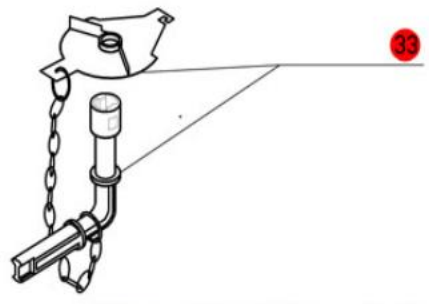

# CMP300VV

Variable Speed, 120 Volt, 1 Phase, 60Hz.,  
Up to 7100 RPM, 380 Watts, 3.2 Amp

All parts within dashed lines are shipped with replacement screw caps.

**Click on Red Dot  
OR  
Call us  
800-465-6060**